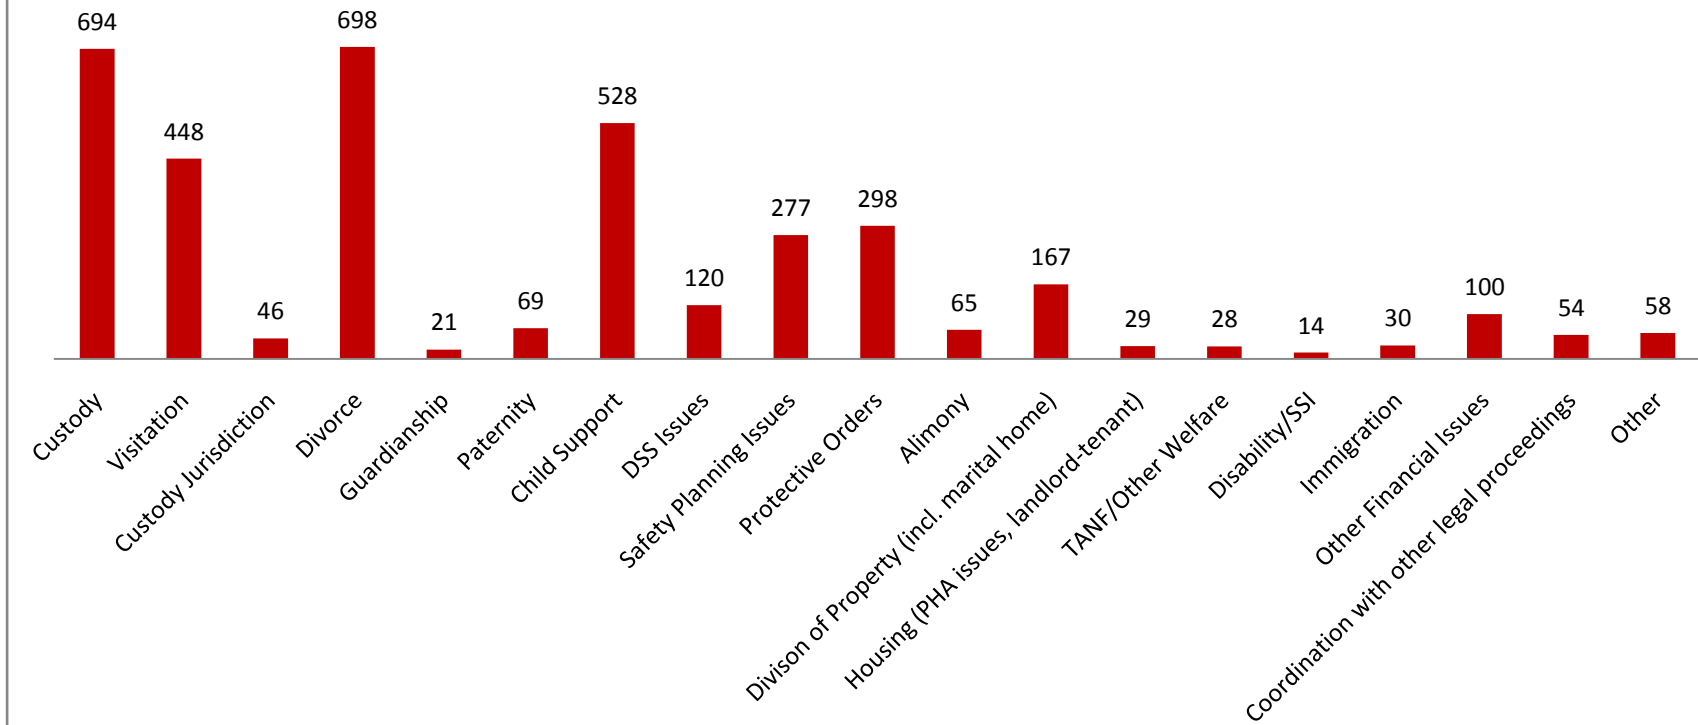

## Battered Women's Legal Assistance Project

Issues Handled in FY08\*

\*Some cases involve multiple issues.

Total number of cases closed in FY08: **1500**

Average duration of cases: **17 months**

Average number of court appearances per case: **3.6**